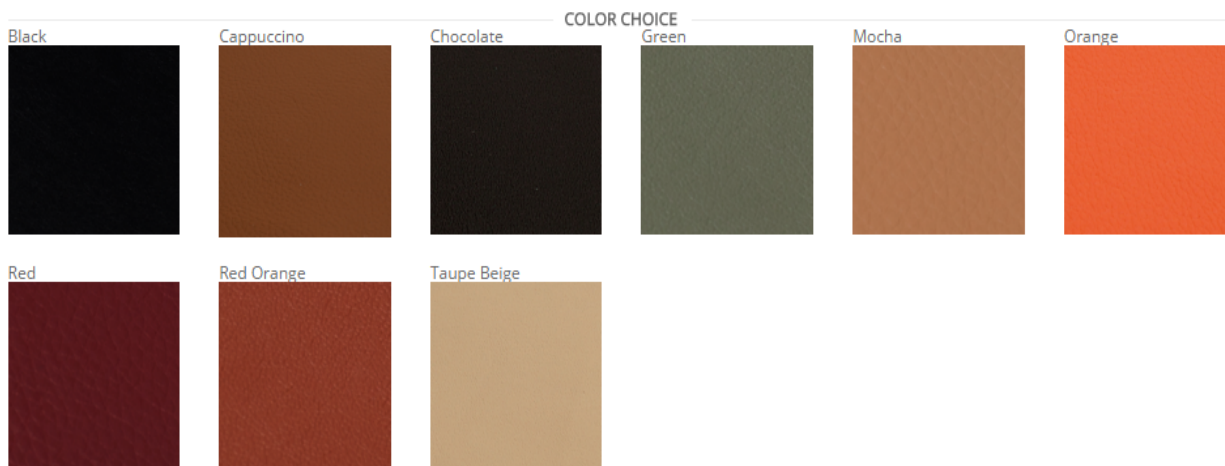

Upholstery/Color Options:

* Due to the digitizing process and computer monitors the actual color may differ

Purchasing Contact: Spa Development International

spadev.com • 888-474-4SDI • info@spadev.com